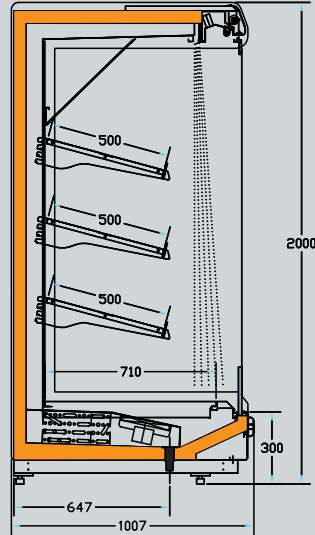

GÜL PAKET ET with its high inner capacity, presents the maximum display capability and offers professional solutions for all kind of pre-packaged meat products in limited display areas. Refrigerating system is air-circulated and puts forward high performance. Whole body is 40 kg/m<sup>3</sup> densitive injection polyurethane. Base display area and air-suction channel is produced with quality of AISI 304 stainless steel. That offers options of usage by adjustable block shelves. Lower basin has high inner capacity with its 300mm of height. That saves energy with night blind. Multi-functional electronic panel delivers comfort and easy to use. Protector PVC bumper on front panel.

GÜL PAKET ET - S

GÜL PAKET ET - M

GÜL PAKET ET - L

GÜL PAKET ET - HS

GÜL PAKET ET - HM

GÜL PAKET ET - HL

Model Ölçüleri Module Length	İklim Sınıfı Climate Class	Çalışma Sıcaklığı Working Temp	Çalışma Voltajı Working Voltage	Çalışma Frekansı Working Frequency	Besleme Gücü (Watt) Supply Power	Teshir Toplam Alanı Total Display Area (TTA) m2						Üründe raflarda vs. Azami yük (kg) Shelf Payload Capacity
						S	M	L	HS	HM	HL	
1250	3	-2 / 0 °C	230V	50-60 Hz	438	2,23	2,37	2,37	2,50	2,64	2,64	125 kg/metre
1875					707	3,27	3,46	3,46	3,66	3,86	3,86	
2500					1026	4,30	4,56	4,56	4,82	5,08	5,08	
2812					1083	4,82	5,11	5,11	5,40	5,69	5,69	
3125					1195	5,33	5,66	5,66	5,98	6,30	6,30	
3750					1414	6,37	6,75	6,75	7,14	7,52	7,52	