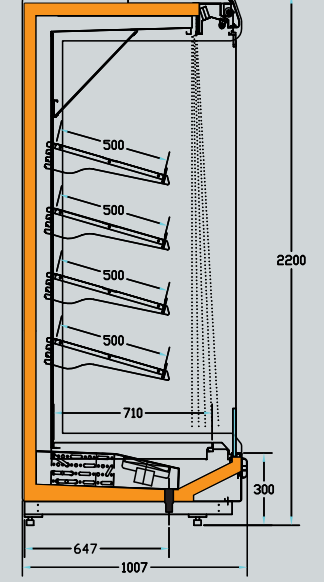

GÜL PAKET ET with its high inner capacity, presents the maximum display capability and offers professional solutions for all kind of pre-packaged meat products in limited display areas. Refrigerating system is air-circulated and puts forward high performance. Whole body is 40 kg/m<sup>3</sup> densitive injection polyurethane. Base display area and air-suction channel is produced with quality of AISI 304 stainless steel. That offers options of usage by adjustable block shelves. Lower basin has high inner capacity with its 300mm of height. That saves energy with night blind. Multi-functional electronic panel delivers comfort and easy to use. Protector PVC bumper on front panel.

GÜL PAKET ET - S

GÜL PAKET ET - M

GÜL PAKET ET - L

GÜL PAKET ET - HS

GÜL PAKET ET - HM

GÜL PAKET ET - HL

Model Ölçüleri Module Length	İklim Sınıfı Climate Class	Çalışma Sıcaklığı Working Temp	Çalışma Voltajı Working Voltage	Çalışma Frekansı Working Frequency	Besleme Gücü (Watt) Supply Power	Teshir Toplam Alanı Total Display Area (TTA) m2						Üründe raflarda vs. Azami yük (kg) Shelf Payload Capacity
						S	M	L	HS	HM	HL	
1250	3	-2 / 0 °C	230V	50-60 Hz	438	2,23	2,37	2,37	2,50	2,64	2,64	125 kg/metre
1875					707	3,27	3,46	3,46	3,66	3,86	3,86	
2500					1026	4,30	4,56	4,56	4,82	5,08	5,08	
2812					1083	4,82	5,11	5,11	5,40	5,69	5,69	
3125					1195	5,33	5,66	5,66	5,98	6,30	6,30	
3750					1414	6,37	6,75	6,75	7,14	7,52	7,52	