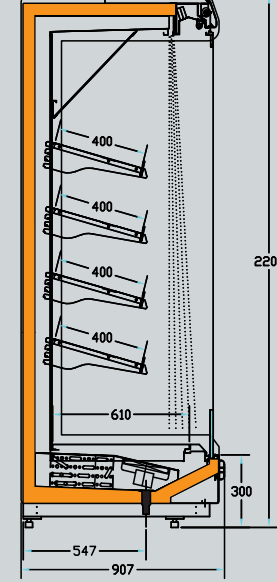

GÜL PAKET ET with its high inner capacity, presents the maximum display capability and offers professional solutions for all kind of pre-packaged meat products in limited display areas. Refrigerating system is air-circulated and puts forward high performance. Whole body is 40 kg/m<sup>3</sup> densitive injection polyurethane. Base display area and air-suction channel is produced with quality of AISI 304 stainless steel. That offers options of usage by adjustable block shelves. Lower basin has high inner capacity with its 300mm of height. That saves energy with night blind. Multi-functional electronic panel delivers comfort and easy to use. Protector PVC bumper on front panel.

GÜL PAKET ET - S

GÜL PAKET ET - M

GÜL PAKET ET - L

GÜL PAKET ET - HS

GÜL PAKET ET - HM

GÜL PAKET ET - HL

Model Ölçüleri Module Length	İklim Sınıfı Climate Class	Çalışma Sıcaklığı Working Temp	Çalışma Voltajı Working Voltage	Çalışma Frekansı Working Frequency	Besleme Gücü (Watt) Supply Power	Teshir Toplam Alanı Total Display Area (TTA) m2						Üründe raflarda vs. Azami yük (kg) Shelf Payload Capacity
						S	M	L	HS	HM	HL	
1250	3	-2 / 0 °C	230V	50-60 Hz	438	2,23	2,37	2,37	2,50	2,64	2,64	125 kg/metre
1875					707	3,27	3,46	3,46	3,66	3,86	3,86	
2500					1026	4,30	4,56	4,56	4,82	5,08	5,08	
2812					1083	4,82	5,11	5,11	5,40	5,69	5,69	
3125					1195	5,33	5,66	5,66	5,98	6,30	6,30	
3750					1414	6,37	6,75	6,75	7,14	7,52	7,52	